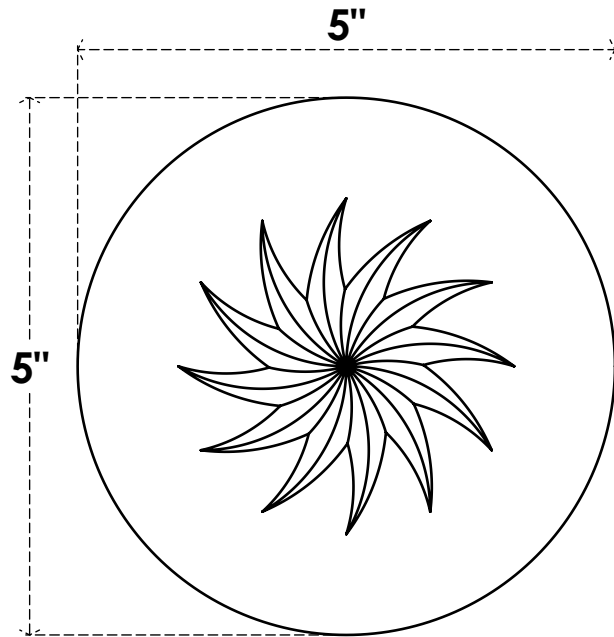

ROSP050X050X050GRY12

5"W X 5"H X 1/2"P STANDARD GRAYSON SPIRAL ROSETTE WITH SQUARE EDGE, ARCHITECTURAL GRADE PVC

FRONT

SIDE

EKENA MILLWORK
2300 WEST MAIN ST.
CLARKSVILLE, TX 75426
TOLL FREE: 866-607-0453
WWW.EKENAMILLWORK.COM