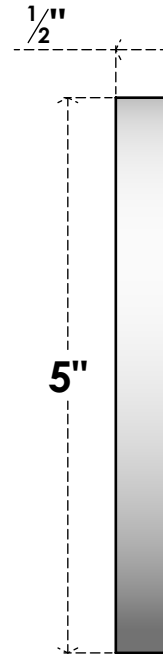

ROSP050X050X050GRY12

5"W X 5"H X 1/2"P STANDARD GRAYSON SPIRAL ROSETTE WITH SQUARE EDGE, ARCHITECTURAL GRADE PVC

FRONT

SIDE

EKENA MILLWORK
2300 WEST MAIN ST.
CLARKSVILLE, TX 75426
TOLL FREE: 866-607-0453
WWW.EKENAMILLWORK.COM

NOTES

1. INSTALLATION TO BE COMPLETED IN ACCORDANCE WITH MANUFACTURER'S SPECIFICATIONS.
2. DRAWING MAY NOT BE TO SCALE
3. THIS DRAWING IS INTENDED FOR DESIGN AND PLANNING PURPOSES ONLY.
4. ALL INFORMATION CONTAINED HEREIN WAS CURRENT AT THE TIME OF DEVELOPMENT BUT MUST BE REVIEWED AND APPROVED BY THE PRODUCT MANUFACTURER TO BE CONSIDERED ACCURATE.
5. ARCHITECTURAL GRADE PVC PRODUCTS ARE MADE FROM EXPANDED CELLULAR PVC AND COME NATURALLY WHITE BUT MAY BE PAINTED